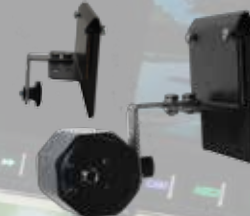

Eagle Mounting Options

The Eagle II series is sure to fit your department's needs with its flexible design and classic user interface.

Ka-band Mounts (front)

Default: Windshield, permanent mount

Optional: 2-ball suction mount

Optional: Rear deck

Optional: Side Window Mount

Ka-band Mounts (rear)

Default: Windshield, permanent mount

Optional: Rear deck

Display Mount

Default: Bail mount

Combination Display/Antenna Mount

Dash mount

Dodge Charger Mount

High performance Ka-band

Feature packed technology

Confident tracking history