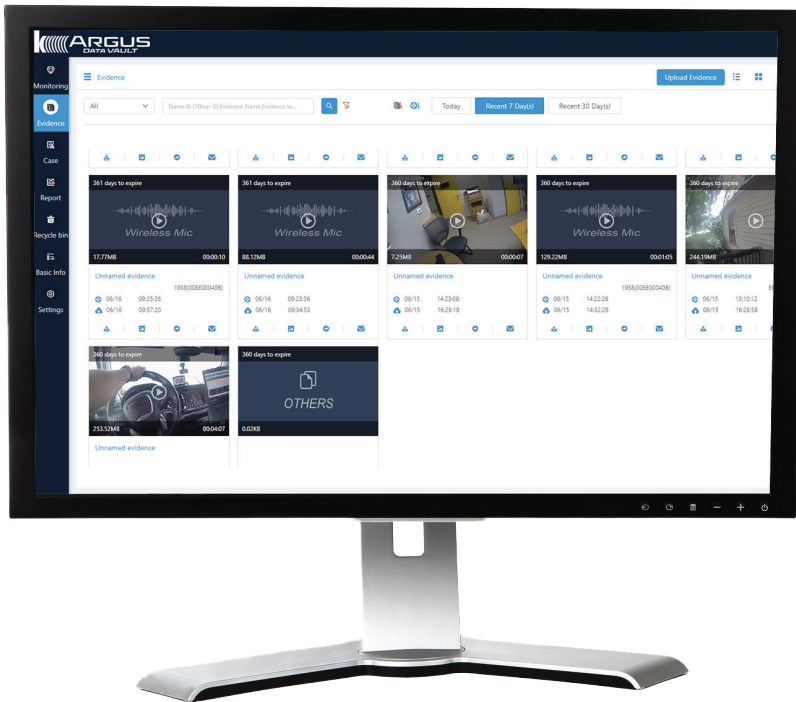

ARGUS DATA VAULT

COMPREHENSIVE EVIDENCE MANAGEMENT

- Internally and externally share files securely and easily
- Full user and device operation audit trails
- Fully customizable to meet your agency's retention policies
- Supports both on-premises or cloud hosting

POWERED BY AI

- Automatic facial detection and redaction with the click of a button
- Redacted evidence files automatically associate with original evidence
- Redaction features are not outsourced or require additional fees

REALTIME MONITORING

- 4G livestreaming with Argus BWC and Argus ICV
- Live map view for GPS fleet tracking
- Customizable alerts from devices in the field