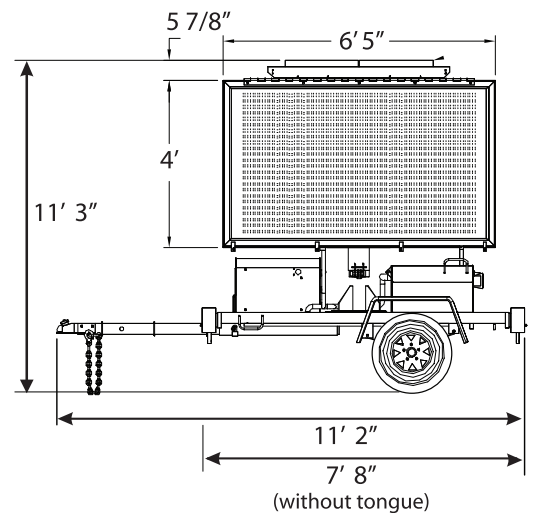

Options

- Traffic Data Computer
- Alarm
- Aluminum Wheels

General Trailer	With Solar
Height (operating)	133"
Height (storage)	97"
Length w/tongue	137"
Length w/o tongue	78"
Width	62"
Temperature range:	-30° to +165°F
Sign raise/lower:	Hydraulic
Pre-programmed messages:	199
User-defined messages:	199
Message sequences:	250

Graphics And Legibility

- Full Matrix Variable Message Display with 28 Rows & 48 Columns
- 11" to 33" High Characters, 9 Font Sizes, 4 LED/Pixel
- LED Color – ITE Amber
- 29 MUTCD Symbol Signs Available
- Full Height Chevrons, Moving Arrows
- Ability to Flash Lines or Entire Message
- Incident Management Capability
- School and Work Zone Management Capability
- Graphics and Animation

LED Display Panel Size

Display Area Height x Width
48" x 72"

Directional Radar Unit

Directional K-Band radar

Operating frequency: 24.125 GHz

Accuracy: +1 mph (+1km/h)

Character Fonts and Legibility

Character Matrix	Normal Size	Characters per Line	Legibility Distance
7 x 7	11"	6	650 ft.
6 x 11	20"	6	800 ft.
9 x 20	33"	3	1500 ft.